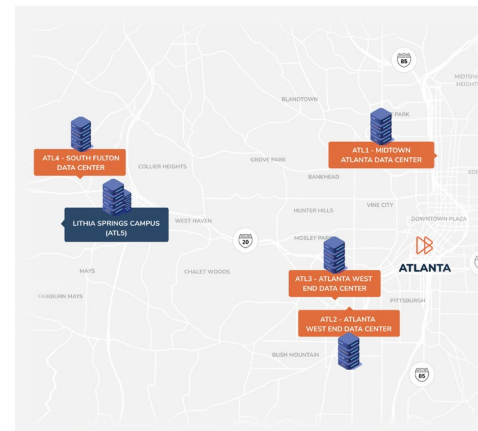

ATL1

38,260
 Raised Square Feet

5.4MW
 Critical IT Load

5
 On-Site Carriers

Midtown Atlanta Data Center

760 W Peachtree St NW Atlanta, GA 30308

Our ATL1 Midtown Atlanta data center is part of the CODA development – nearly 700,000 square feet of office space in Georgia Tech’s Technology Square (a.k.a. “Silicon Valley of the South”). Part of the vibrant technology ecosystem built around Georgia Tech, this data center host’s the university’s High-Performance Computing Center as well as the Southern Crossroads, which provides high speed connectivity to research and education sites throughout the southeast and across the nation.

Local Service. Boundless Reach.

Our **65+ data centers** are strategically located in **27+ markets** that offer high population densities as well as a concentration of technology business and research universities.